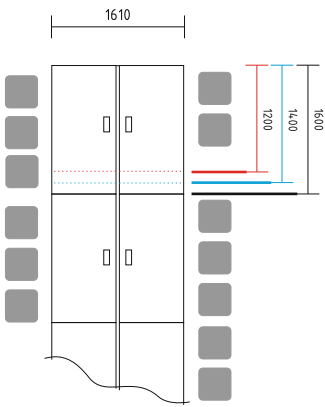

- PLF12P** TABLE 2000/1000/740
- GAYA** X4 CHAIR 660/510/825
- CAN11** CANOE LAMP 1105/360/360

CONFERENCE TABLES

Different styles, shapes and sizes of the tables can serve larger and smaller meetings. Thanks to their attractive properties, they can easily blend in with other office elements.

PSB01 TABLE 1390/695/740
PSB02 TABLE 1486/743/740

POSSIBILITIES

PSU07 TABLE 1390/695/725

PSB02 X4 TABLES 1486/743/740
PSB01 X2 TABLES 1390/695/740
KDT13 PEDESTAL 416/600/586
SKP13 PEDESTAL PILLOW 400/600/52
A6505 X2 STORAGE 1000/432/2185
ZW818 X2 SONIC PANEL 800/40/1850
GAYA X5 CHAIR 660/510/825
SAVA X2 CHAIR 660/610/1050-1150

CONFERENCE TABLES

Modular bench sections do not only function as a simple workstation but also as a conference table that can be further enlarged with extensions.

- B0034** BENCH 1600/1610/740
- B0066** EXTENDING ELEMENT 1600/1610/740
- GAYA** X5 CHAIR 660/510/825
- LOUNGE SEAT** - POSSIBLE CONFIGURATION