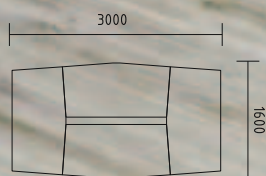

- PLF12P** TABLE 2000/1000/740
- GAYA** X4 CHAIR 660/510/825
- CAN11** CANOE LAMP 1105/360/360

CONFERENCE TABLES

Different styles, shapes and sizes of the tables can serve larger and smaller meetings. Thanks to their attractive properties, they can easily blend in with other office elements.

PLF11 TABLE Ø1200/740
ZS01 X2 SLIDING DOOR STORAGE 2000/434/1129
ZW818 X3 SONIC PANEL 800/40/1850
GAYA X5 CHAIR 660/510/825

PLF80 TABLE Ø800/740

PLF81 TABLE 800/800/740

CONFERENCE TABLES

Folding tables offer practical solution for adding extra desks whenever necessary. Their easy folding mechanism combined with castors comes in handy when an office needs rearrangement.

PSB01 TABLE 1390/695/740
PSB02 TABLE 1486/743/740

POSSIBILITIES

PSU07 TABLE 1390/695/725

PSB02 X4 TABLES 1486/743/740
PSB01 X2 TABLES 1390/695/740
KDT13 PEDESTAL 416/600/586
SKP13 PEDESTAL PILLOW 400/600/52
A6505 X2 STORAGE 1000/432/2185
ZW818 X2 SONIC PANEL 800/40/1850
GAYA X5 CHAIR 660/510/825
SAVA X2 CHAIR 660/610/1050-1150