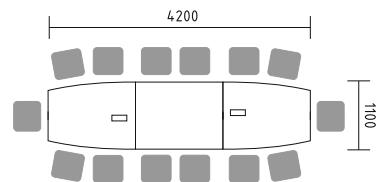

CONFERENCE TABLES

CONFERENCE TABLES

Conference tables complement the system. The variety of shapes, sizes and colours offer a wide range of possibilities to organize all kinds of meeting rooms.

ST12 DISC BASE TABLE Ø1200/730
A3504 X3 STORAGE 801/432/1129
AS300 X3 GLASS DOOR WITH ALUMINIUM FRAME 30H
GAYA X4 CHAIR 660/510/825

PS80 DISC BASE TABLE Ø800/1100

ST12E DISC BASE TABLE 2000/1000/730
A2104 X2 STORAGE 801/432/777
A2504 STORAGE 801/432/777
A2902 STORAGE 402/432/777
GAYA X6 CHAIR 660/510/825

ST14 X2 TABLE 1400/1100/730

ST14 X2 TABLE 1400/1100/730
ST14S TABLE 1400/1100/730

CONFERENCE TABLES

Modular conference tables are perfect to suit larger meeting spaces.

- PLF14L** TABLE 1400/1100/740
- PLF14P** TABLE 1400/1100/740
- PLF14S** TABLE 1400/1100/740
- GAYA** X6 CHAIR 660/510/825
- CAN11** CANOE LAMP 1105/360/360

- PLF12P** TABLE 2000/1000/740
- GAYA** X4 CHAIR 660/510/825
- CAN11** CANOE LAMP 1105/360/360

CONFERENCE TABLES

Different styles, shapes and sizes of the tables can serve larger and smaller meetings. Thanks to their attractive properties, they can easily blend in with other office elements.