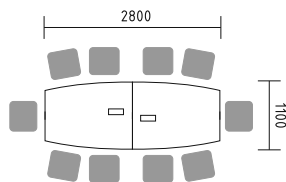

CONFERENCE TABLES

CONFERENCE TABLES

Conference tables complement the system. The variety of shapes, sizes and colours offer a wide range of possibilities to organize all kinds of meeting rooms.

ST12 DISC BASE TABLE Ø1200/730
A3504 X3 STORAGE 801/432/1129
AS300 X3 GLASS DOOR WITH ALUMINIUM FRAME 30H
GAYA X4 CHAIR 660/510/825

PS80 DISC BASE TABLE Ø800/1100

ST12E DISC BASE TABLE 2000/1000/730
A2104 X2 STORAGE 801/432/777
A2504 STORAGE 801/432/777
A2902 STORAGE 402/432/777
GAYA X6 CHAIR 660/510/825

ST14 X2 TABLE 1400/1100/730

ST14 X2 TABLE 1400/1100/730
ST14S TABLE 1400/1100/730

- PLF12P** TABLE 2000/1000/740
- GAYA** X4 CHAIR 660/510/825
- CAN11** CANOE LAMP 1105/360/360

CONFERENCE TABLES

Different styles, shapes and sizes of the tables can serve larger and smaller meetings. Thanks to their attractive properties, they can easily blend in with other office elements.