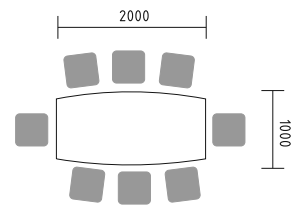

CONFERENCE TABLES

CONFERENCE TABLES

Conference tables complement the system. The variety of shapes, sizes and colours offer a wide range of possibilities to organize all kinds of meeting rooms.

ST12 DISC BASE TABLE Ø1200/730
A3504 X3 STORAGE 801/432/1129
AS300 X3 GLASS DOOR WITH ALUMINIUM FRAME 30H
GAYA X4 CHAIR 660/510/825

PS80 DISC BASE TABLE Ø800/1100

ST12E DISC BASE TABLE 2000/1000/730
A2104 X2 STORAGE 801/432/777
A2504 STORAGE 801/432/777
A2902 STORAGE 402/432/777
GAYA X6 CHAIR 660/510/825

ST14 X2 TABLE 1400/1100/730

ST14 X2 TABLE 1400/1100/730
ST14S TABLE 1400/1100/730

CONFERENCE TABLES

Modular conference tables are perfect to suit larger meeting spaces.

- PLF14L** TABLE 1400/1100/740
- PLF14P** TABLE 1400/1100/740
- PLF14S** TABLE 1400/1100/740
- GAYA** X6 CHAIR 660/510/825
- CAN11** CANOE LAMP 1105/360/360

- PLF12P** TABLE 2000/1000/740
- GAYA** X4 CHAIR 660/510/825
- CAN11** CANOE LAMP 1105/360/360

CONFERENCE TABLES

Different styles, shapes and sizes of the tables can serve larger and smaller meetings. Thanks to their attractive properties, they can easily blend in with other office elements.