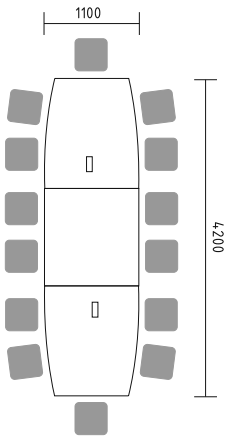

CONFERENCE TABLES

CONFERENCE TABLES

Conference tables complement the system. The variety of shapes, sizes and colours offer a wide range of possibilities to organize all kinds of meeting rooms.

ST12 DISC BASE TABLE Ø1200/730
A3504 X3 STORAGE 801/432/1129
AS300 X3 GLASS DOOR WITH ALUMINIUM FRAME 30H
GAYA X4 CHAIR 660/510/825

PS80 DISC BASE TABLE Ø800/1100

ST12E DISC BASE TABLE 2000/1000/730
A2104 X2 STORAGE 801/432/777
A2504 STORAGE 801/432/777
A2902 STORAGE 402/432/777
GAYA X6 CHAIR 660/510/825

ST14 X2 TABLE 1400/1100/730

ST14 X2 TABLE 1400/1100/730
ST14S TABLE 1400/1100/730

CONFERENCE TABLES

Modular conference tables are perfect to suit larger meeting spaces.

- PLF14L** TABLE 1400/1100/740
- PLF14P** TABLE 1400/1100/740
- PLF14S** TABLE 1400/1100/740
- GAYA** X6 CHAIR 660/510/825
- CAN11** CANOE LAMP 1105/360/360

- PLF12P** TABLE 2000/1000/740
- GAYA** X4 CHAIR 660/510/825
- CAN11** CANOE LAMP 1105/360/360

CONFERENCE TABLES

Different styles, shapes and sizes of the tables can serve larger and smaller meetings. Thanks to their attractive properties, they can easily blend in with other office elements.