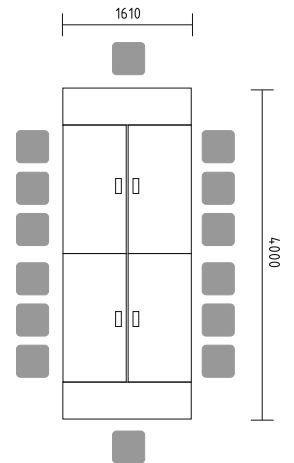

- PLF12P** TABLE 2000/1000/740
- GAYA** X4 CHAIR 660/510/825
- CAN11** CANOE LAMP 1105/360/360

CONFERENCE TABLES

Different styles, shapes and sizes of the tables can serve larger and smaller meetings. Thanks to their attractive properties, they can easily blend in with other office elements.

PSB01 TABLE 1390/695/740
PSB02 TABLE 1486/743/740

POSSIBILITIES

PSU07 TABLE 1390/695/725

PSB02 X4 TABLES 1486/743/740
PSB01 X2 TABLES 1390/695/740
KDT13 PEDESTAL 416/600/586
SKP13 PEDESTAL PILLOW 400/600/52
A6505 X2 STORAGE 1000/432/2185
ZW818 X2 SONIC PANEL 800/40/1850
GAYA X5 CHAIR 660/510/825
SAVA X2 CHAIR 660/610/1050-1150

CONFERENCE TABLES

Modular bench sections do not only function as a simple workstation but also as a conference table that can be further enlarged with extensions.

- B0034** BENCH 1600/1610/740
- B0066** EXTENDING ELEMENT 1600/1610/740
- GAYA** X5 CHAIR 660/510/825
- LOUNGE SEAT** - POSSIBLE CONFIGURATION