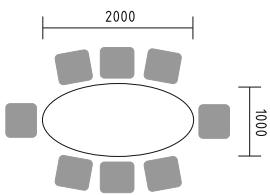

CONFERENCE TABLES

CONFERENCE TABLES

Conference tables complement the system. The variety of shapes, sizes and colours offer a wide range of possibilities to organize all kinds of meeting rooms.

ST12 DISC BASE TABLE Ø1200/730
A3504 X3 STORAGE 801/432/1129
AS300 X3 GLASS DOOR WITH ALUMINIUM FRAME 30H
GAYA X4 CHAIR 660/510/825

PS80 DISC BASE TABLE Ø800/1100

ST12E DISC BASE TABLE 2000/1000/730
A2104 X2 STORAGE 801/432/777
A2504 STORAGE 801/432/777
A2902 STORAGE 402/432/777
GAYA X6 CHAIR 660/510/825

ST14 X2 TABLE 1400/1100/730

ST14 X2 TABLE 1400/1100/730
ST14S TABLE 1400/1100/730

CONFERENCE TABLES

Modular conference tables are perfect to suit larger meeting spaces.

- PLF14L** TABLE 1400/1100/740
- PLF14P** TABLE 1400/1100/740
- PLF14S** TABLE 1400/1100/740
- GAYA** X6 CHAIR 660/510/825
- CAN11** CANOE LAMP 1105/360/360

- PLF12P** TABLE 2000/1000/740
- GAYA** X4 CHAIR 660/510/825
- CAN11** CANOE LAMP 1105/360/360

CONFERENCE TABLES

Different styles, shapes and sizes of the tables can serve larger and smaller meetings. Thanks to their attractive properties, they can easily blend in with other office elements.