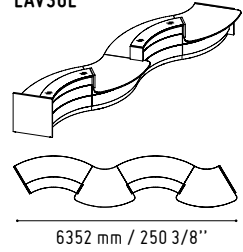

LAV36L

- 74 - HIGH GLOSS ORANGE
- 73 - HIGH GLOSS WHITE
- 67 - WHITE PASTEL