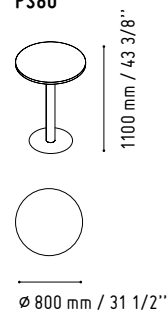

- 31 - CANADIAN OAK
- 73 - HIGH GLOSS WHITE
- 67 - WHITE PASTEL

PS80