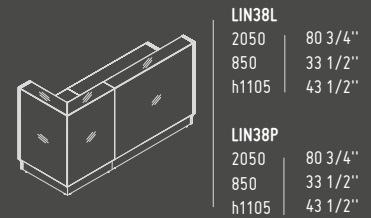

LINEA

AVAILABLE COLOURS

08 - BLACK

26 - ALUMINIUM
SATINATO

67 - WHITE
PASTEL

124 - SILVER
GLASS

134 - DARK
TURQUOISE GLASS

135 - YELLOW
GLASS

136 - FUCHSIA
GLASS

116 - BLACK
GLASS

117 - WHITE
GLASS