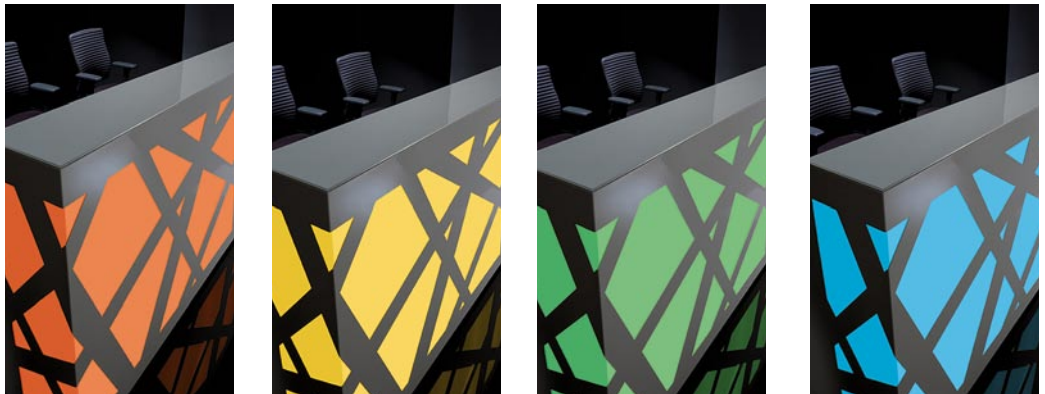

REMOTE CONTROL

RGBW LED lighting steered with a remote control allows to regulate the intensity and the color of light automatically. Pressing one button changes the color of the reception desk and allows to light the counter in accordance with the selected program with monotonous or pulsating rhythmical colors.

LZ646

2200 mm / 86 3/4"

880 mm / 34 5/8"

67 - WHITE PASTEL