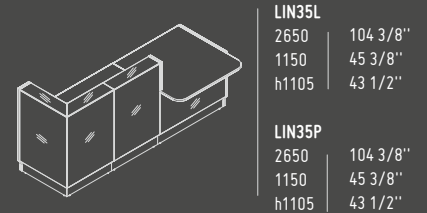

LINEA

AVAILABLE COLOURS

08 - BLACK

26 - ALUMINIUM
SATINATO

67 - WHITE
PASTEL

124 - SILVER
GLASS

134 - DARK
TURQUOISE GLASS

135 - YELLOW
GLASS

136 - FUCHSIA
GLASS

116 - BLACK
GLASS

117 - WHITE
GLASS