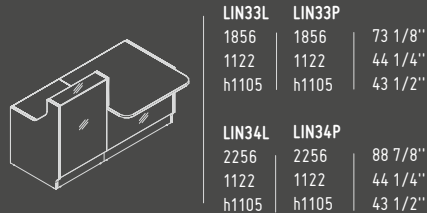

LINEA

AVAILABLE COLOURS

08 - BLACK

26 - ALUMINIUM
SATINATO

67 - WHITE
PASTEL

124 - SILVER
GLASS

134 - DARK
TURQUOISE GLASS

135 - YELLOW
GLASS

136 - FUCHSIA
GLASS

116 - BLACK
GLASS

117 - WHITE
GLASS