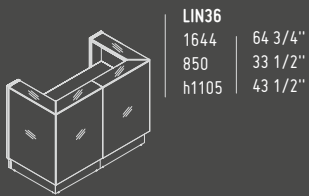

LINEA

AVAILABLE COLOURS

08 - BLACK

26 - ALUMINIUM
SATINATO

67 - WHITE
PASTEL

124 - SILVER
GLASS

134 - DARK
TURQUOISE GLASS

135 - YELLOW
GLASS

136 - FUCHSIA
GLASS

116 - BLACK
GLASS

117 - WHITE
GLASS