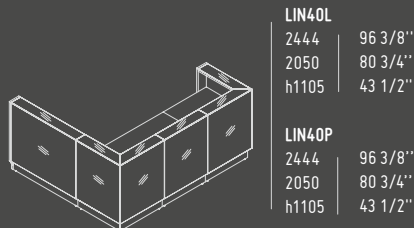

LINEA

AVAILABLE COLOURS

08 - BLACK

26 - ALUMINIUM
SATINATO

67 - WHITE
PASTEL

124 - SILVER
GLASS

134 - DARK
TURQUOISE GLASS

135 - YELLOW
GLASS

136 - FUCHSIA
GLASS

116 - BLACK
GLASS

117 - WHITE
GLASS