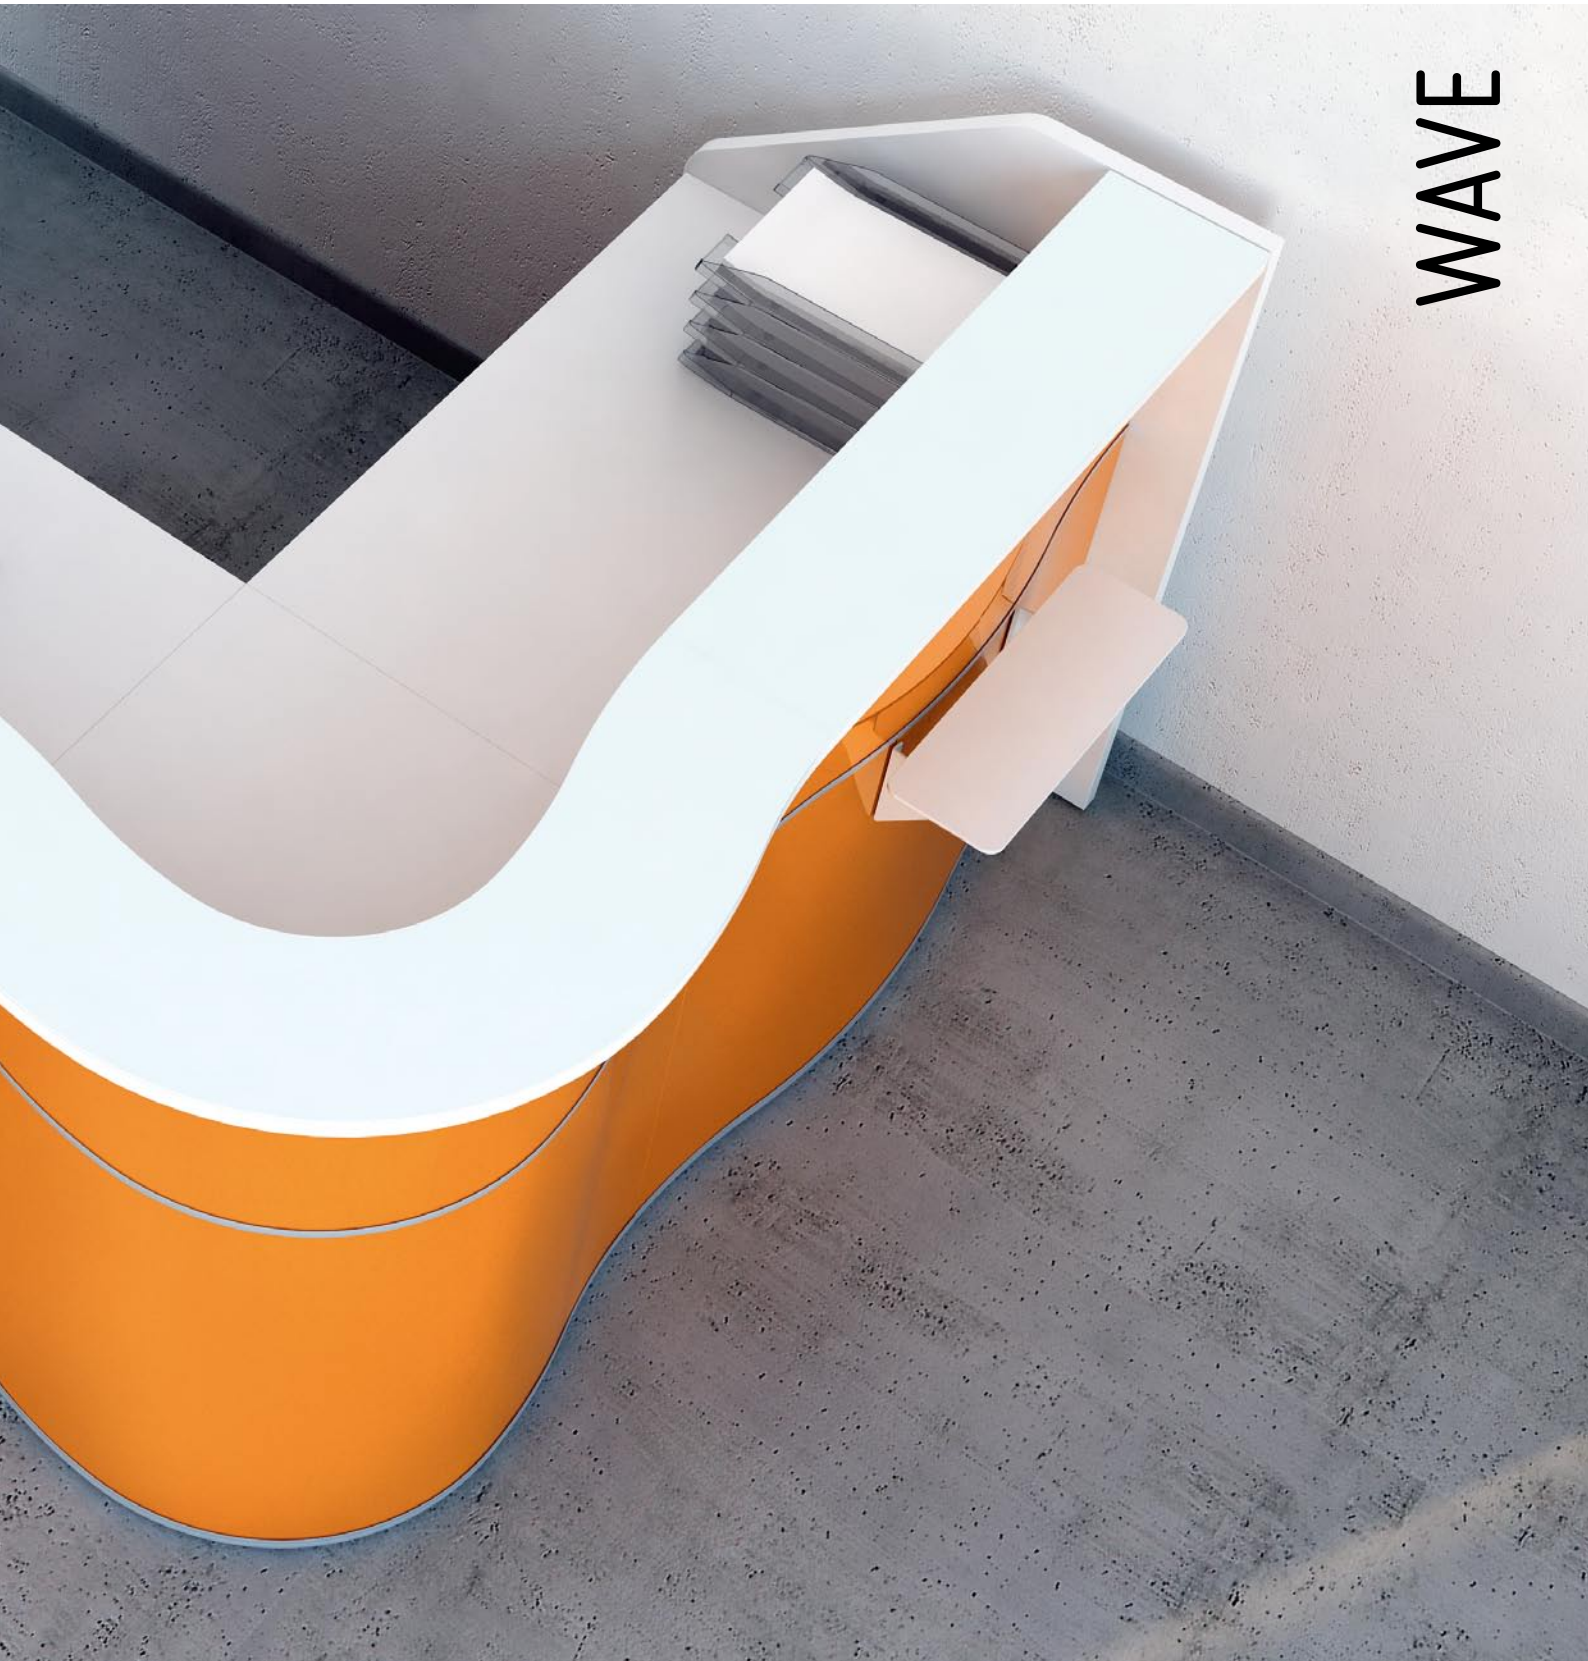

67 - WHITE PASTEL

mini WAVE

The wave reception was created with both enormous and compact office spaces in mind. This brilliant design synchronizes its functionality and esthetic properties.

WAVE

LUV40P + 2xLUV09