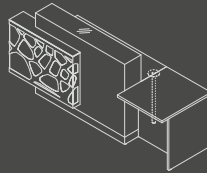

ORGANIC

LOG106		
1000	39 3/8"	
660	26"	
h1105	43 1/2"	

LOG11LG		
1300	51 1/4"	
770	30 3/8"	
h1105	43 1/2"	

LOG11PG		
1300	51 1/4"	
770	30 3/8"	
h1105	43 1/2"	

LOG12LG		
1700	67"	
770	30 3/8"	
h1105	43 1/2"	

LOG146		
1400	55 1/8"	
660	26"	
h1105	43 1/2"	

LOG12PG		
1700	67"	
770	30 3/8"	
h1105	43 1/2"	

LOG136		
2000	78 7/8"	
770	30 3/8"	
h1105	43 1/2"	

LOG14PLG		
2400	94 5/8"	
770	30 3/8"	
h1105	43 1/2"	

LOG14PPG		
2400	94 5/8"	
770	30 3/8"	
h1105	43 1/2"	

LOG15		
1400	55 1/8"	
1660	65 3/8"	
h1105	43 1/2"	

LOG16LG		
1700	67"	
1660	65 3/8"	
h1105	43 1/2"	

LOG17		
1400	55 1/8"	
1260	49 5/8"	
h1105	43 1/2"	

LOG18LG		
1700	67"	
1370	54"	
h1105	43 1/2"	

LOG16PG		
1700	67"	
1660	65 3/8"	
h1105	43 1/2"	

LOG18PG		
1700	67"	
1370	54"	
h1105	43 1/2"	

LOG19LG		
2700	106 3/8"	
770	30 3/8"	
h1105	43 1/2"	

LOG20LG		
3100	122 1/8"	
770	30 3/8"	
h1105	43 1/2"	

LOG21LG		
2700	106 3/8"	
1370	54"	
h1105	43 1/2"	

LOG19PG		
2700	106 3/8"	
770	30 3/8"	
h1105	43 1/2"	

LOG20PG		
3100	122 1/8"	
770	30 3/8"	
h1105	43 1/2"	

LOG21PG		
2700	106 3/8"	
1370	54"	
h1105	43 1/2"	

LOG22LG		
3100	122 1/8"	
1370	54"	
h1105	43 1/2"	

LOG236		
3400	134"	
1370	54"	
h1105	43 1/2"	

LOG22PG		
3100	122 1/8"	
1370	54"	
h1105	43 1/2"	

AVAILABLE COLOURS

67 - WHITE PASTEL

ARCTIC SUMMER

LAS18		
1800	70 7/8"	
900	35 1/2"	
h1100	43 3/8"	

AVAILABLE COLOURS

67 - WHITE PASTEL