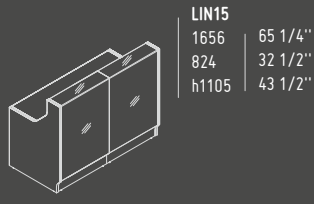

LINEA

AVAILABLE COLOURS

08 - BLACK

26 - ALUMINIUM
SATINATO

67 - WHITE
PASTEL

124 - SILVER
GLASS

134 - DARK
TURQUOISE GLASS

135 - YELLOW
GLASS

136 - FUCHSIA
GLASS

116 - BLACK
GLASS

117 - WHITE
GLASS