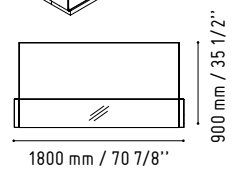

Opposites attract.

Arctic summer - ice flow warmed up with the glow - tube lighting.
The fancy design of this reception desk is intended for people with imagination,
who appreciate elegance and dislike monotony.

LAS18