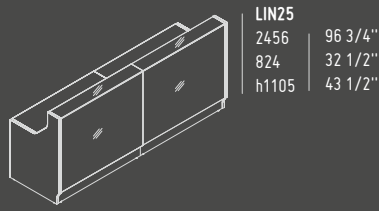

LINEA

AVAILABLE COLOURS

08 - BLACK

26 - ALUMINIUM
SATINATO

67 - WHITE
PASTEL

124 - SILVER
GLASS

134 - DARK
TURQUOISE GLASS

135 - YELLOW
GLASS

136 - FUCHSIA
GLASS

116 - BLACK
GLASS

117 - WHITE
GLASS