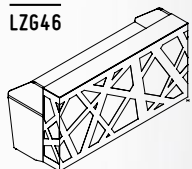

LZG46

880 mm / 34 5/8"

2200 mm / 86 3/4"

67 - WHITE PASTEL

SNL16

1440 mm / 56 3/4"

BLACK GLOSS

reddot design award
winner 2012