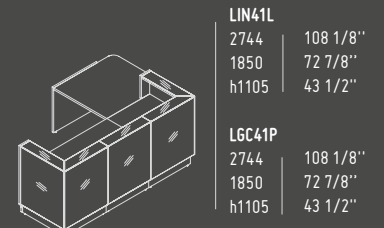

LINEA

AVAILABLE COLOURS

08 - BLACK

26 - ALUMINIUM
SATINATO

67 - WHITE
PASTEL

124 - SILVER
GLASS

134 - DARK
TURQUOISE GLASS

135 - YELLOW
GLASS

136 - FUCHSIA
GLASS

116 - BLACK
GLASS

117 - WHITE
GLASS