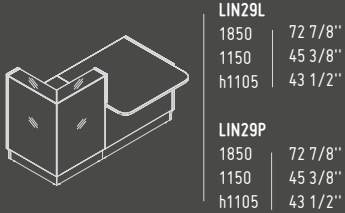

LINEA

AVAILABLE COLOURS

08 - BLACK

26 - ALUMINIUM
SATINATO

67 - WHITE
PASTEL

124 - SILVER
GLASS

134 - DARK
TURQUOISE GLASS

135 - YELLOW
GLASS

136 - FUCHSIA
GLASS

116 - BLACK
GLASS

117 - WHITE
GLASS