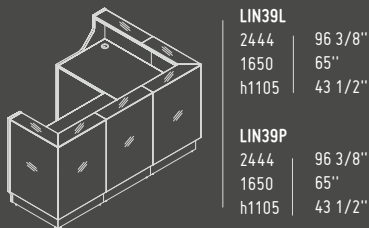

LINEA

AVAILABLE COLOURS

08 - BLACK

26 - ALUMINIUM
SATINATO

67 - WHITE
PASTEL

124 - SILVER
GLASS

134 - DARK
TURQUOISE GLASS

135 - YELLOW
GLASS

136 - FUCHSIA
GLASS

116 - BLACK
GLASS

117 - WHITE
GLASS