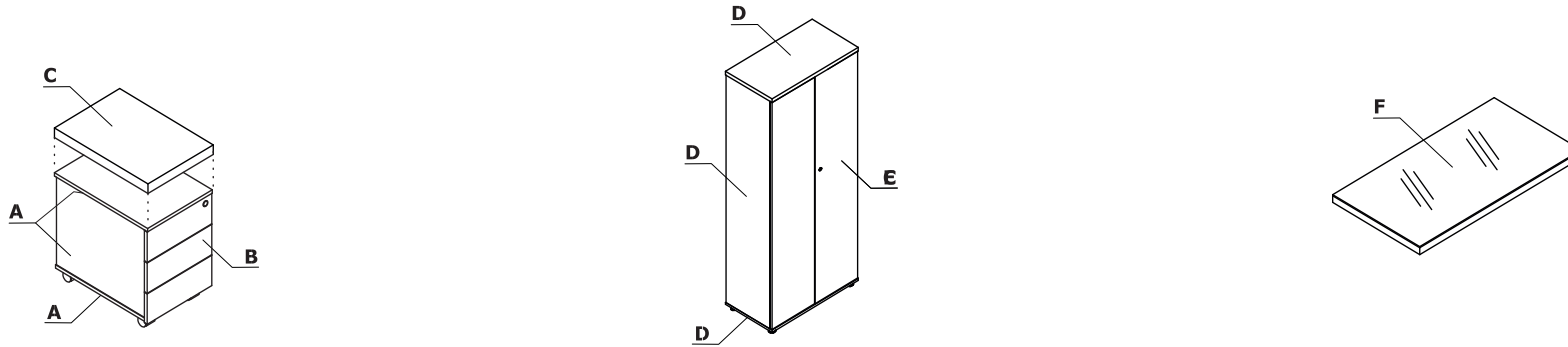

smart interior design

FOR YOUR OFFICE

WWW.SMARTINTERIOR.RO

Complementary GLOSS

v4.2021

Colour combination - Gloss - pedestals and storage systems

Material	Colour	Mobile pedestal without handles		Pedestal cushion	Storages		Additional elements								
		A - Top, base, body	B - Front	C - SKP13	D - Top, base, body	E - Front	F - A800GT								
MFC	67 - white pastel	✓	73 - white high gloss		✓		Glass white								
	08 - black	✓	101 - black high gloss		✓		Glass black								
	26 - aluminum satinato	✓	148 - grey high gloss		✓		Glass silver								
	154 - anthracite	✓	155 - anthracite high gloss		✓		Glass black								
HPL	73 - white high gloss					✓									
	101 - black high gloss					✓									
	148 - grey high gloss					✓									
	155 - anthracite high gloss					✓									
Fabric	Nemo			✓											
	Runner			II group	✓										
	Medley			II group	✓										