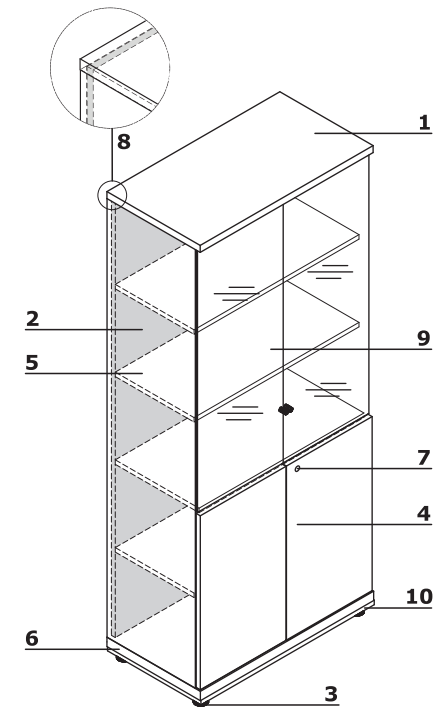

Glass storage

1. 1 **Top** - MFC 28 mm, ABS edge
  2. 2 **Body** - MFC 18 mm, ABS edge
  3. 3 **Leveling feet 27 mm** - range 5 mm
  4. 4 **Front** - Push-to-Open, coated with HPL high gloss
  5. 5 **Shelf** - MFC 18 mm, protection against accidental falling-out, ABS edge
  6. 6 **Base** - MFC 18 mm, ABS edge
  7. 7 **Patent lock**
  8. 8 **Back MFC** - 18 mm, ABS edges
  9. 9 **Glass front** - basic version AS31 - glass door 3OH, transparent tempered glass 4 mm; universal (left, right)
2. **OPTION WITH EXTRA CHARGE:**
3. **IM300** - glass door 3OH, transparent tempered glass 4 mm, with aluminum frame
   - **AS300** - glass door 3OH, frosted tempered glass 4 mm, with aluminum frame
4. 10 **OPTION WITH EXTRA CHARGE** - metal base - colour: M009 - aluminium semi-matt