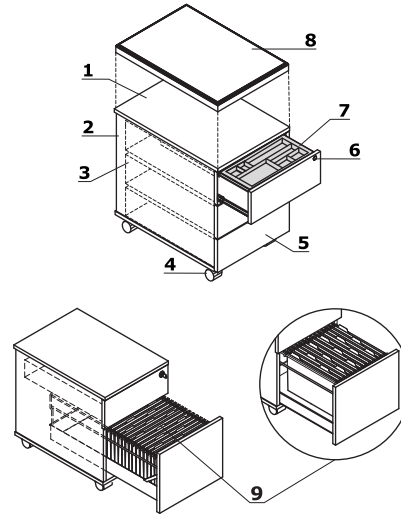

Mobile pedestal without handles

1. 1 **Top** - MFC 18 mm, coated with HPL high gloss
2. 2 **Body** - MFC 18 mm, ABS edge
3. 3 **Metal drawer** - roll runners, max load 25 kg, 80% extraction, anti-tilt mechanism; OPTION WITH EXTRA CHARGE - ball runners, soft-closing system
4. 4 **Castors** - Ø50 mm, two with brakes
5. 5 **Front** - MFC 18 mm, coated with HPL high gloss, ABS edge
6. 6 **Central lock** - foldable key
7. 7 **Pencil tray** - plastic, colour: black
8. 8 **Optional cushion SKP13** - for pedestal, max load 120 kg, ordered separately
9. 9 **Suspension files drawer** - ball runners, max load 30 kg, 100% extraction, A4 folders can be situated parallelly and perpendicularly to the front