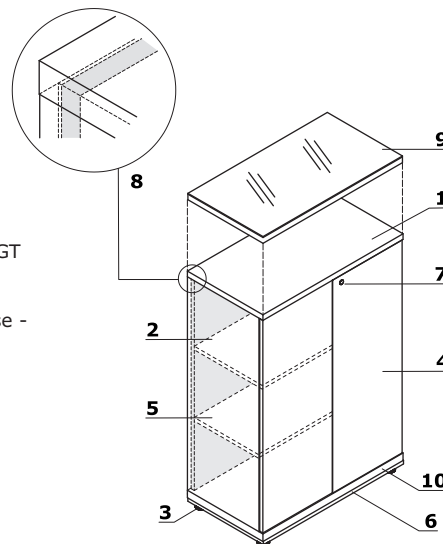

Storages with HPL front

1. 1 **Top** - MFC 28 mm, ABS edge
2. 2 **Body** - MFC 18 mm, ABS edge
3. 3 **Leveling feet 27 mm** - range 5 mm
4. 4 **Front** - Push-to-Open, coated with HPL high gloss
5. 5 **Shelf** - MFC 18 mm, protection against accidental falling-out, ABS edge
6. 6 **Base** - MFC 18 mm, ABS edge
7. 7 **Patent lock**
8. 8 **Back MFC** - 18 mm, ABS edges
9. 9 **OPTION WITH EXTRA CHARGE** - top A800GT - MFC 28 mm + LACOBEL glass 4 mm, ordered separately
10. 10 **OPTION WITH EXTRA CHARGE** - metal base - colour: M009 - aluminium semi-matt