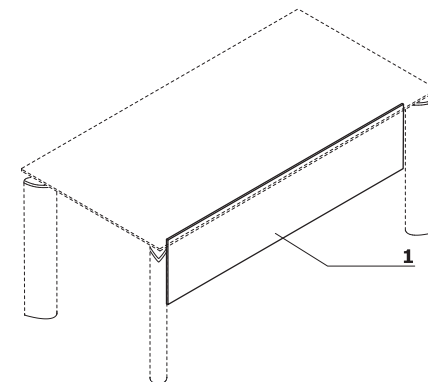

Mfc modesty screens

1. **1 Modesty panel** - MFC 18 mm, ABS edge