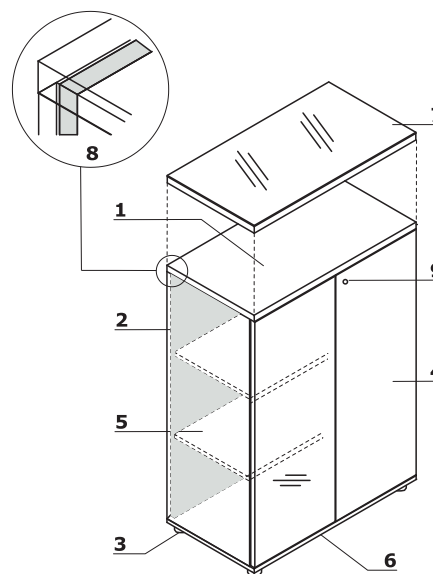

* Mediaport S91E, **Mediaport S92E

Mobile pedestal without handles

- 1 **Top** - MFC 18 mm, coated with HPL high gloss
- 2 **Body** - MFC 18 mm, ABS edge
- 3 **Metal drawer** - roll runners, max load 25 kg, 80% extraction, anti-tilt mechanism; OPTION WITH EXTRA CHARGE - ball runners, soft-closing system
- 4 **Castors** - Ø50 mm, two with brakes
- 5 **Front** - MFC 18 mm, coated with HPL high gloss, ABS edge
- 6 **Central lock** - foldable key
- 7 **Pencil tray** - plastic, colour: black
- 8 **Optional cushion SKP13** - for pedstal, max load 120 kg, ordered separately
- 9 **Suspension files drawer** - ball runners, max load 30 kg, 100% extractionn, A4 folders can be situated parallelly and perpendicularly to the front

Storages with HPL front

- 1 **Top** - MFC 28 mm, ABS edge
- 2 **Side panels** - MFC 18 mm, ABS edge
- 3 **Leveling feet 27 mm** - range 5 mm
- 4 **Front** - Push-to-Open, coated with HPL high gloss
- 5 **Shelf** - MFC 18 mm, protection against accidental falling-out, ABS edge
- 6 **Base** - MFC 18 mm, ABS edge
- 7 **OPTION WITH EXTRA CHARGE** - top A800GT - MFC 28 mm + LACOBEL glass 4 mm, ordered separately
- 8 **Back MFC** - 18 mm, ABS edges
- 9 **Patent lock**