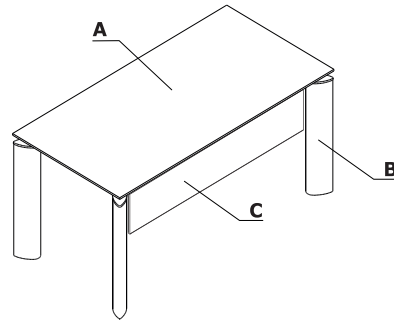

smart interior design

FOR YOUR OFFICE

WWW.SMARTINTERIOR.RO

Executive CRYSTAL

v4.2021

Colour combination - Crystal

Material	Colour	Desks and conference table			Cabinet		Storages		Mobile pedestal without handles		Complementary elements				
		A - Top	B - Frame	C - Modesty panel	D - Top, front	E - Body	F - Top, base, body	G - Front	H - Top, front	I - Body	A800GT	J - SKP13			
MFC	08 - black	✓		✓	✓	08 - black	✓			✓	Glass black				
	31 - canadian oak	✓			✓	31 - canadian oak									
	34 - chestnut	✓			✓	34 - chestnut									
	67 - white pastel	✓		✓	✓	67 - white pastel	✓			✓	Glass white				
	167 - grey oak	✓			✓	34 - chestnut									
	168 - natural oak	✓			✓	34 - chestnut									
Glass	116 - glass black - RAL 9005	✓			✓	08 - black									
	117 - glass white - RAL 9003	✓			✓	67 - white pastel									
Metal	M115 - black semi-matt RAL 9005		✓												
	M015 - white semi-matt RAL 9010		✓												