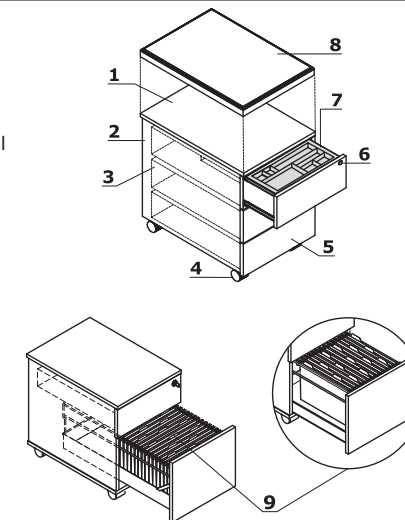

Mobile pedestal without handles

1. 1 **Top** - MFC 18 mm, coated with HPL high gloss
2. 2 **Body** - MFC 18 mm, ABS edge
3. 3 **Metal drawer** - roll runners, max load 25 kg, 80% extraction, anti-tilt mechanism; OPTION WITH EXTRA CHARGE - ball runners, soft-closing system
4. 4 **Castors** - Ø50 mm, two with brakes
5. 5 **Front** - MFC 18 mm, coated with HPL high gloss, ABS edge
6. 6 **Central lock** - foldable key
7. 7 **Pencil tray** - plastic, colour: black
8. 8 **Optional cushion SKP13** - for pedstal, max load 120 kg, ordered separately
9. 9 **Suspension files drawer** - ball runners, max load 30 kg, 100% extractionn, A4 folders can be situated parallelly and perpendicularly to the front