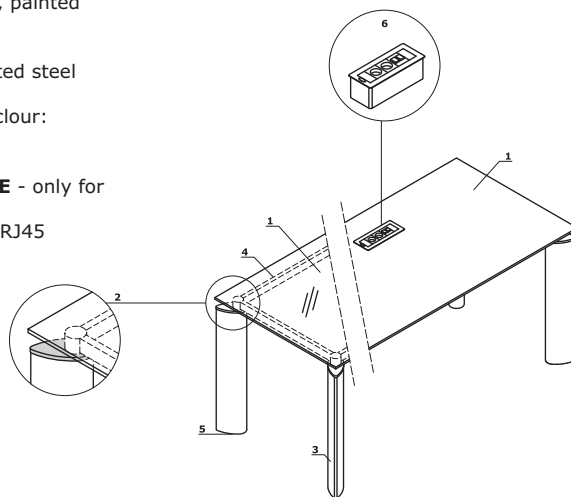

Desks

1. **1 Top** - choose from:
   - •MFC 12 mm, ABS edge
   - •tempered glass, satin, matt 10 mm, colour: white (ultra clear), black, painted underneath
2. **2 Chrome decorative element**
3. **3 Frame** - aluminum, powder coated steel with chrome details 50x50 mm
4. **4 Profile** - powder coated steel - colour: 08 black
5. **5 Leveling** - 5 mm range
6. **6 OPTION WITH EXTRA CHARGE** - only for desks with MFC top:
   - •Mediaport S91E - 2x 230V, 2x RJ45