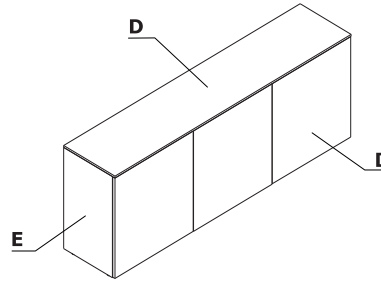

Colour combination - Crystal

Material	Colour	Desks and conference table			Cabinet		Storages		Mobile pedestal without handles		Complementary elements				
		A - Top	B - Frame	C - Modesty panel	D - Top, front	E - Body	F - Top, base, body	G - Front	H - Top, front	I - Body	A800GT	J - SKP13			
MFC	08 - black	✓		✓	✓	08 - black	✓			✓	Glass black				
	31 - canadian oak	✓			✓	31 - canadian oak									
	34 - chestnut	✓			✓	34 - chestnut									
	67 - white pastel	✓		✓	✓	67 - white pastel	✓			✓	Glass white				
	167 - grey oak	✓			✓	34 - chestnut									
	168 - natural oak	✓			✓	34 - chestnut									
Glass	116 - glass black - RAL 9005	✓			✓	08 - black									
	117 - glass white - RAL 9003	✓			✓	67 - white pastel									
Metal	M115 - black semi-matt RAL 9005		✓												
	M015 - white semi-matt RAL 9010		✓