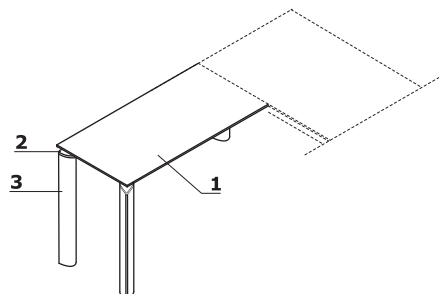

ATTENTION - universal (left, right); - possible addition to desks and conferance tables

Cabinet

- 1 Top panel** - choose from:
 - MFC 12 mm, ABS edge
 - tempered glass, satin 10 mm, painted underneath
- 2 Side panels** - MFC 18 mm, ABS edge
- 3 Shelf** - MFC 18 mm, protection against accidental falling-out, ABS edge
- 4 Front** - push-to-open - choose from:
 - MFC 18 mm, ABS edge
 - tempered glass, satin 4 mm, painted underneath
- 5 Leveling feet** - range 5 mm