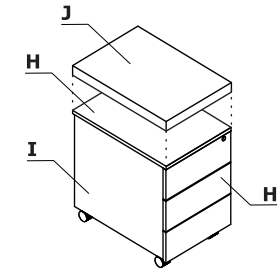

Colour combination - Crystal

Material	Colour	Desks and conference table			Cabinet		Storages		Mobile pedestal without handles		Complementary elements				
		A - Top	B - Frame	C - Modesty panel	D - Top, front	E - Body	F - Top, base, body	G - Front	H - Top, front	I - Body	A800GT	J - SKP13			
MFC	08 - black	✓		✓	✓	08 - black	✓			✓	Glass black				
	31 - canadian oak	✓			✓	31 - canadian oak									
	34 - chestnut	✓			✓	34 - chestnut									
	67 - white pastel	✓		✓	✓	67 - white pastel	✓			✓	Glass white				
	167 - grey oak	✓			✓	34 - chestnut									
	168 - natural oak	✓			✓	34 - chestnut									
Glass	116 - glass black - RAL 9005	✓			✓	08 - black									
	117 - glass white - RAL 9003	✓			✓	67 - white pastel									
Metal	M115 - black semi-matt RAL 9005		✓												
	M015 - white semi-matt RAL 9010		✓