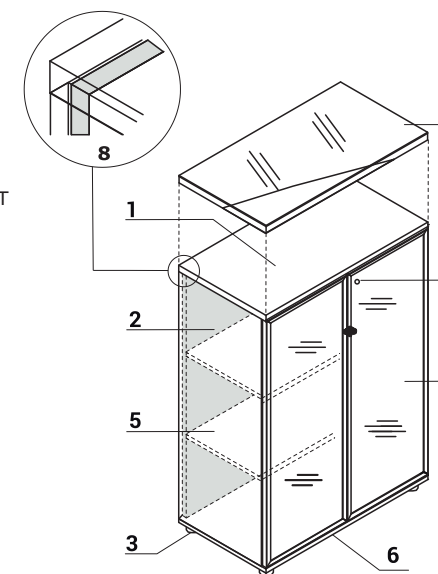

ATTENTION - sitting on the pedestal possible only after mounting the cushion (SKP13); the pedestal with cushion is intended for sitting only - moving the pedestal while sitting may result in damaging the castors

Storages with HPL front

- 1 **Top** - MFC 28 mm, ABS edge
- 2 **Side panels** - MFC 18 mm, ABS edge
- 3 **Leveling feet 27 mm** - range 5 mm
- 4 **Front** - Push-to-Open, coated with HPL high gloss
- 5 **Shelf** - MFC 18 mm, protection against accidental falling-out, ABS edge
- 6 **Base** - MFC 18 mm, ABS edge
- 7 **OPTION WITH EXTRA CHARGE** - top A800GT - MFC 28 mm + LACOBEL glass 4 mm, ordered separately
- 8 **Back MFC** - 18 mm, ABS edges
- 9 **Patent lock**

Glass door storages

- 1 **Top** - MFC 28 mm, ABS edge
- 2 **Side panels** - MFC 18 mm, ABS edge
- 3 **Leveling feet 27 mm** - range 5 mm
- 4 **Front** - transparent tempered glass in aluminum frame
- 5 **Shelf** - MFC 18 mm, protection against accidental falling-out, ABS edge
- 6 **Base** - MFC 18 mm, ABS edge
- 7 **OPTION WITH EXTRA CHARGE** - top A800GT - MFC 28 mm + LACOBEL glass 4 mm, ordered separately
- 8 **Back MFC** - 18 mm, ABS edges
- 9 **Aluminum handle**