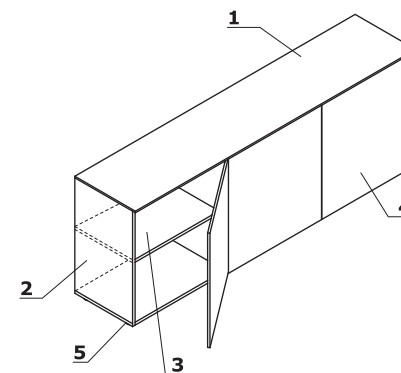

ATTENTION - universal (left, right); - possible addition to desks and conferance tables

Cabinet

- 1 Top panel** - choose from:
 - MFC 12 mm, ABS edge
 - tempered glass, satin 10 mm, painted underneath
- 2 Side panels** - MFC 18 mm, ABS edge
- 3 Shelf** - MFC 18 mm, protection against accidental falling-out, ABS edge
- 4 Front** - push-to-open - choose from:
 - MFC 18 mm, ABS edge
 - tempered glass, satin 4 mm, painted underneath
- 5 Leveling feet** - range 5 mm