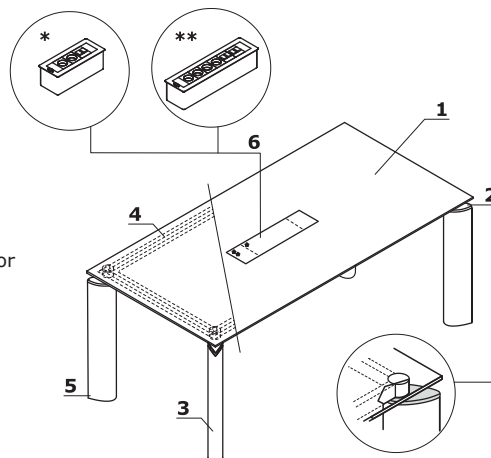

Conference table

1. 1 **Top** - choose from:
   - •MFC 12 mm, ABS edge
   - •tempered glass, satin, matt 10 mm, colour: white (ultra clear), black, painted underneath
2. 2 **Chrome decorative element**
3. 3 **Frame** - aluminum, powder coated steel with chrome details 50x50 mm
4. 4 **Profile** - powder coated steel - clour: 08 black
5. 5 **Leveling** - 5 mm range
6. 6 **OPTION WITH EXTRA CHARGE** - only for desks with MFC top:
   - •Mediport S91E - 2x 230V, 2x RJ45
   - •Mediport S92E - 4x 230V, 4x RJ45