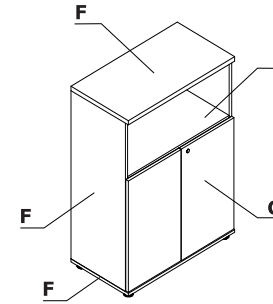

Colour combination - Crystal

Material	Colour	Desks and conference table			Cabinet		Storages		Mobile pedestal without handles		Complementary elements				
		A - Top	B - Frame	C - Modesty panel	D - Top, front	E - Body	F - Top, base, body	G - Front	H - Top, front	I - Body	A800GT	J - SKP13			
MFC	08 - black	✓		✓	✓	08 - black	✓			✓	Glass black				
	31 - canadian oak	✓			✓	31 - canadian oak									
	34 - chestnut	✓			✓	34 - chestnut									
	67 - white pastel	✓		✓	✓	67 - white pastel	✓			✓	Glass white				
	167 - grey oak	✓			✓	34 - chestnut									
	168 - natural oak	✓			✓	34 - chestnut									
Glass	116 - glass black - RAL 9005	✓			✓	08 - black									
	117 - glass white - RAL 9003	✓			✓	67 - white pastel									
Metal	M115 - black semi-matt RAL 9005		✓												
	M015 - white semi-matt RAL 9010		✓